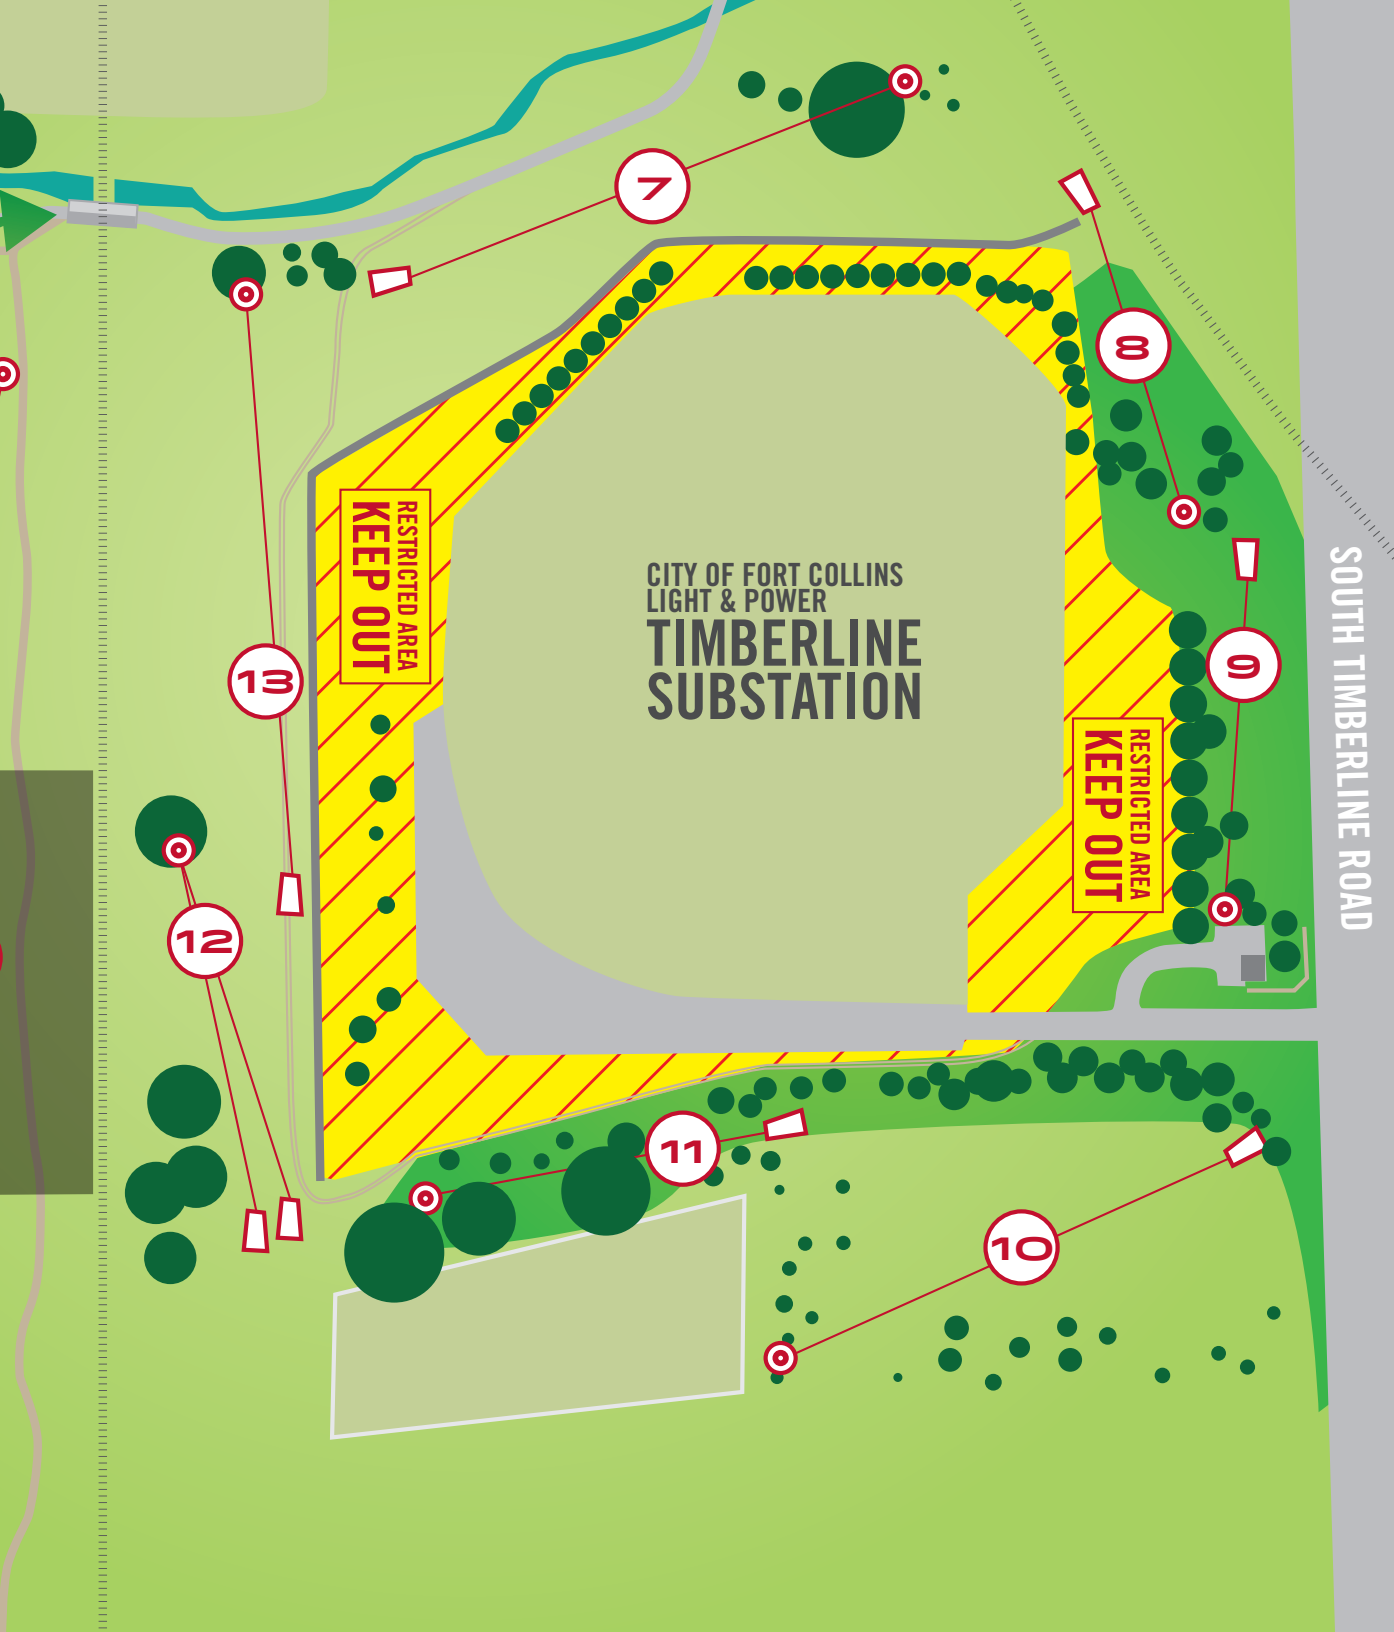

EDORA DCG RULES AND REGULATIONS

- 1) PLEASE RESPECT THE PEDESTRIANS AND OTHER PARTICIPANTS IN THE COURSE AREA. DO NOT THROW WHEN OTHERS ARE IN THE WAY OF YOUR SHOT.
- 2) TEE SHOTS – Players must throw from within the designated tee area.
- 3) OTHER SHOTS – The forward foot, at the time of release, must be placed where the disc previously landed.

- 4) PUTTS – must remain within the chain area or in the basket, to be good.
- 5) ETIQUETTE – The player furthest from the hole is the one that should shoot or putt first. Do not distract others when they are taking their throws.
- 6) PROTECT YOUR ENVIRONMENT. PLEASE KEEP THE AREA CLEAN.
- 7) PLEASE DO NOT CLIMB OR PULL ON TREES, THEY NEED TO GROW
- 8) THIS AREA IS PATROLLED BY LARIMER COUNTY HUMANE SOCIETY. KEEP DOGS ON A LEASH AT ALL TIMES.

Proceed to Hole 7 via Spring Creek Trail

Discs landing outside the 'Island' are OUT OF BOUNDS

1 STROKE DROP PENALTY

EAST STEWART STREET

WELCOME TO
EDORA PARK
DISC GOLF COURSE