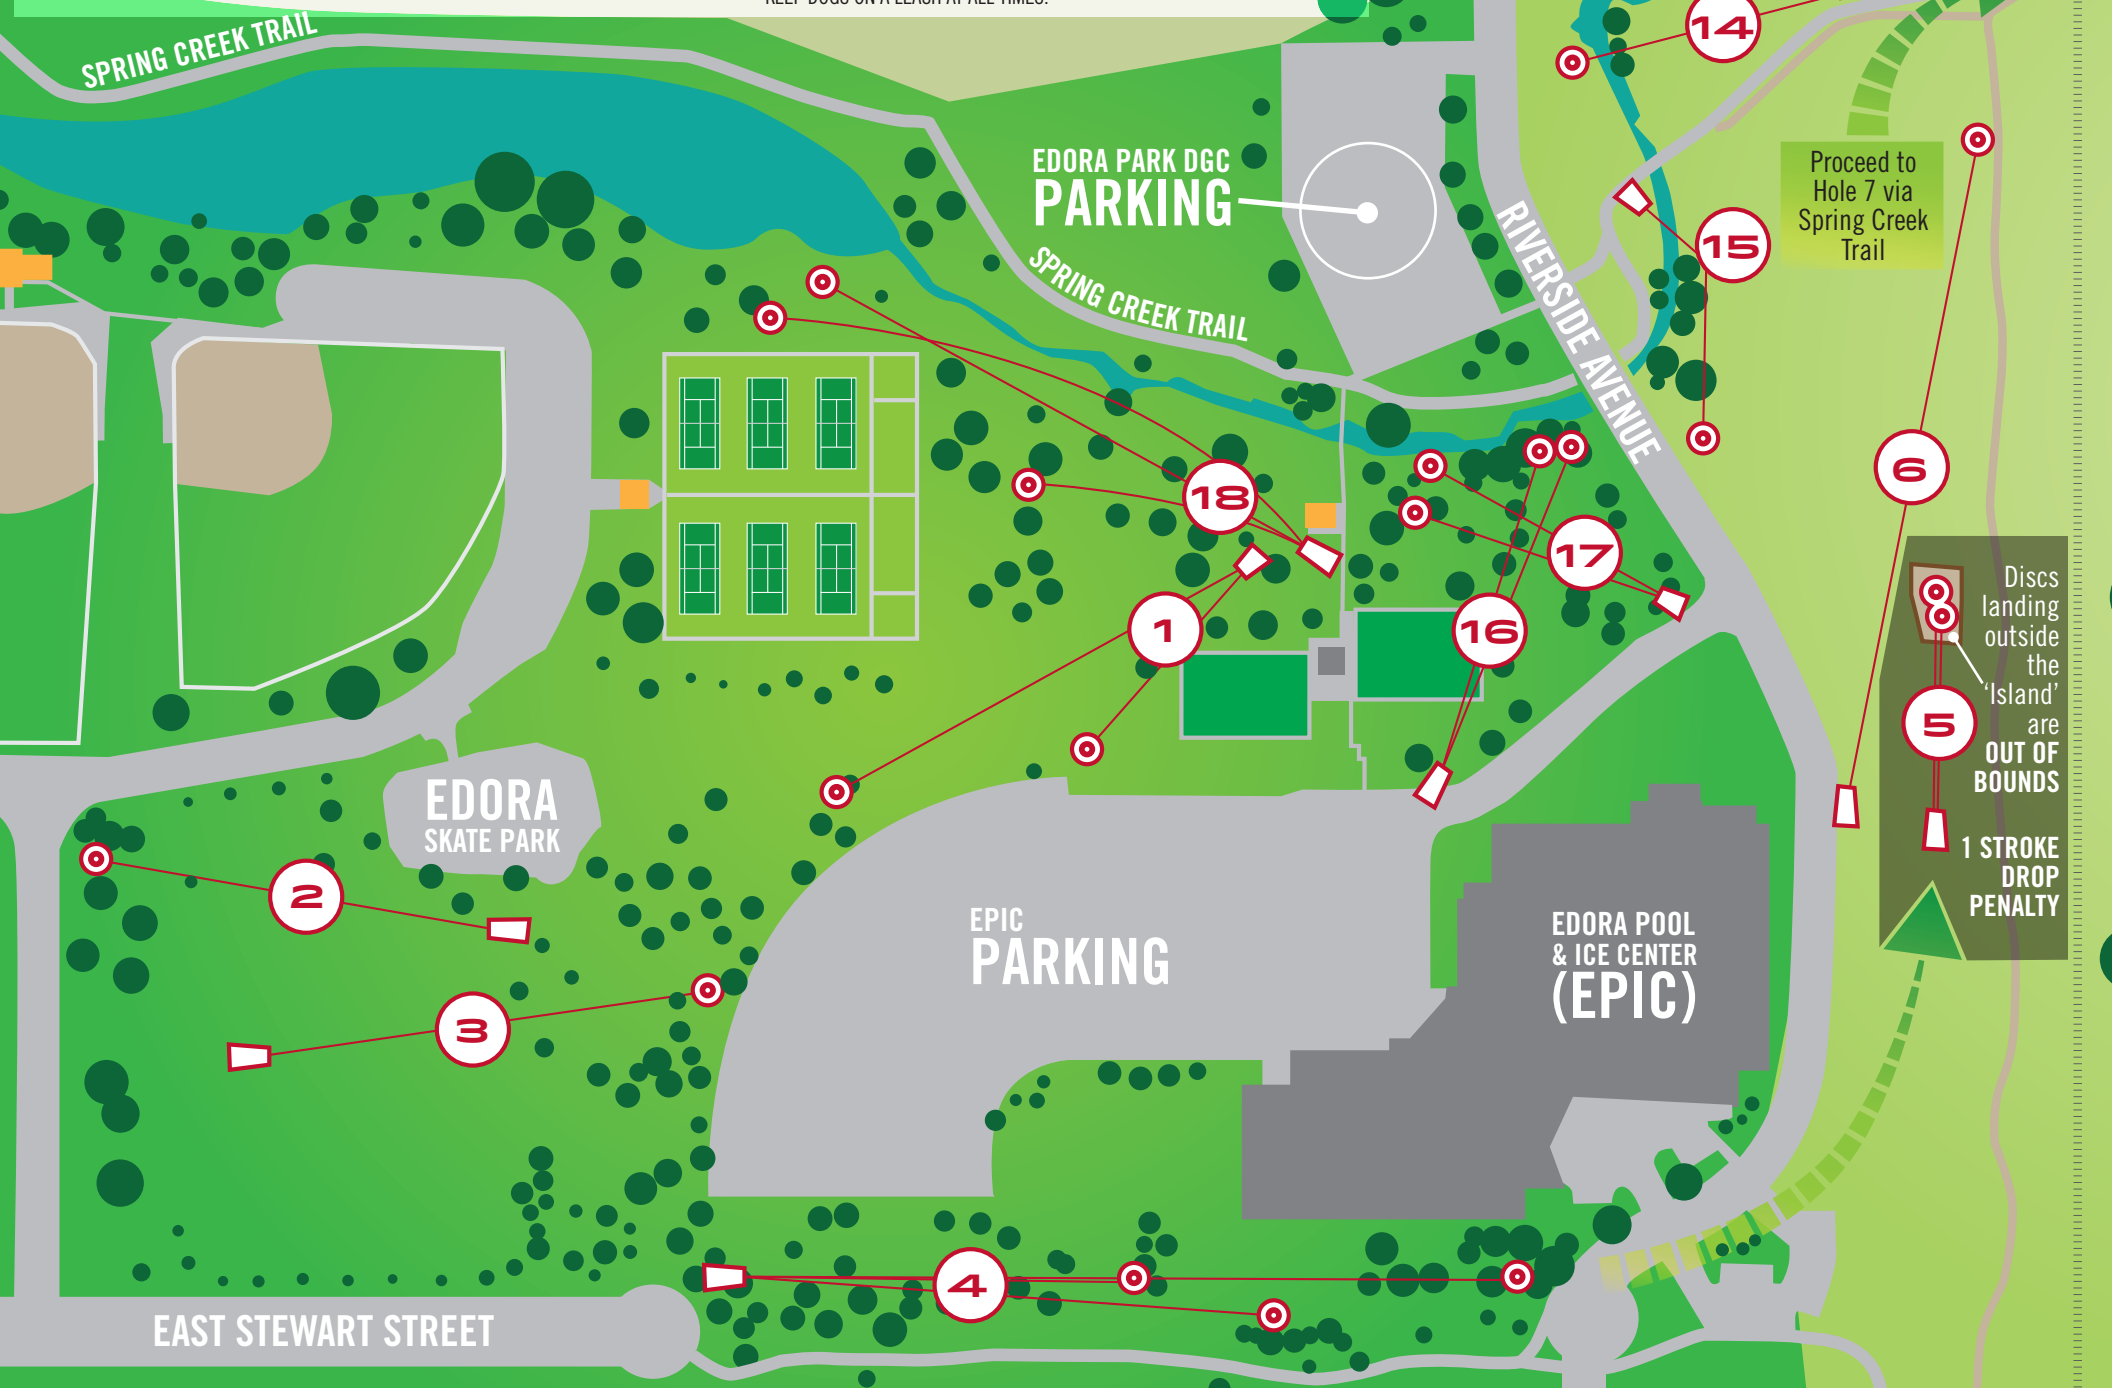

EDORA DCG RULES AND REGULATIONS

- 1) PLEASE RESPECT THE PEDESTRIANS AND OTHER PARTICIPANTS IN THE COURSE AREA. DO NOT THROW WHEN OTHERS ARE IN THE WAY OF YOUR SHOT.
- 2) TEE SHOTS – Players must throw from within the designated tee area.
- 3) OTHER SHOTS – The forward foot, at the time of release, must be placed where the disc previously landed.

- 4) PUTTS – must remain within the chain area or in the basket, to be good.
- 5) ETIQUETTE – The player furthest from the hole is the one that should shoot or putt first. Do not distract others when they are taking their throws.
- 6) PROTECT YOUR ENVIRONMENT. PLEASE KEEP THE AREA CLEAN.
- 7) PLEASE DO NOT CLIMB OR PULL ON TREES, THEY NEED TO GROW
- 8) THIS AREA IS PATROLLED BY LARIMER COUNTY HUMANE SOCIETY. KEEP DOGS ON A LEASH AT ALL TIMES.

Proceed to Hole 7 via Spring Creek Trail

Discs landing outside the 'Island' are OUT OF BOUNDS

1 STROKE DROP PENALTY

EAST STEWART STREET

WELCOME TO
EDORA PARK
DISC GOLF COURSE