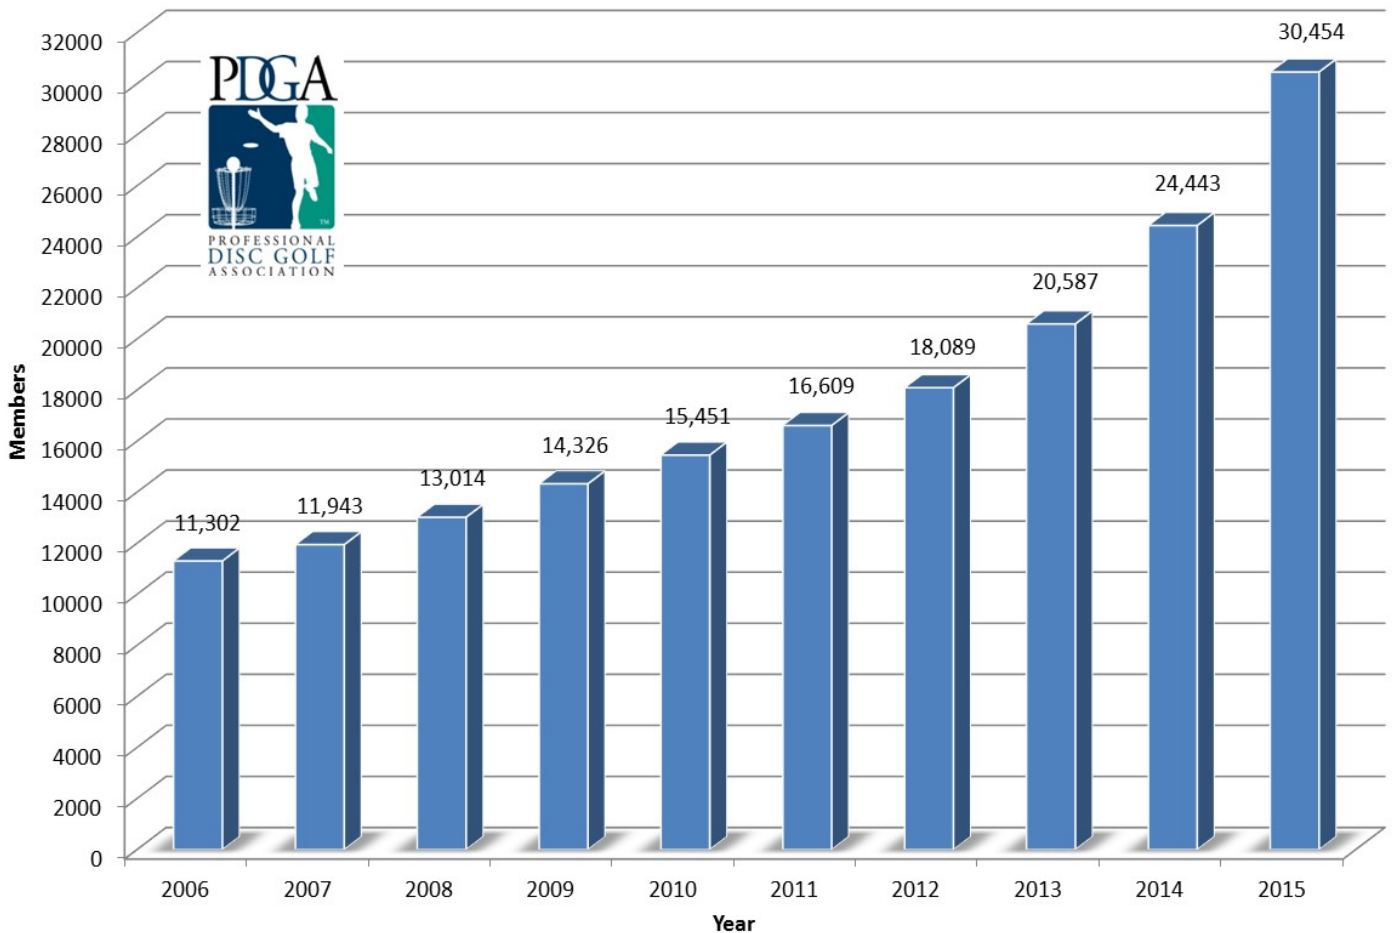

2015 PDGA Memberships Growth

In 2015, PDGA memberships grew by 24.6% to 30,454 active members and lifetime membership #80166 was issued. This represents the largest annual increase in PDGA members in the 40-year history of the organization.

Members by Gender

Members by Classification

Members by Registration

PDGA ACTIVE MEMBERS

2015 PDGA Sanctioned Events Growth

In 2015, the number of sanctioned events on the PDGA Tour grew by 21.5% to 2,581 events. The number of PDGA sanctioned events and leagues has more than doubled in the past five years.