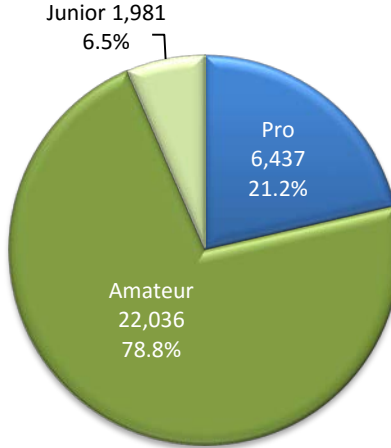

2015 PDGA Memberships Growth

In 2015, PDGA memberships grew by 24.6% to 30,454 active members and lifetime membership #80166 was issued. This represents the largest annual increase in PDGA members in the 40-year history of the organization.

Members by Gender

Members by Classification

Members by Registration

PDGA ACTIVE MEMBERS

2015 PDGA Sanctioned Events Growth

In 2015, the number of sanctioned events on the PDGA Tour grew by 21.5% to 2,581 events. The number of PDGA sanctioned events and leagues has more than doubled in the past five years.