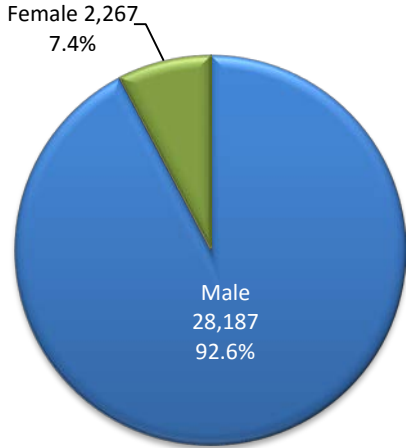

2015 PDGA Memberships Growth

In 2015, PDGA memberships grew by 24.6% to 30,454 active members and lifetime membership #80166 was issued. This represents the largest annual increase in PDGA members in the 40-year history of the organization.

Members by Gender

Members by Classification

Members by Registration

PDGA ACTIVE MEMBERS

2015 PDGA Sanctioned Events Growth

In 2015, the number of sanctioned events on the PDGA Tour grew by 21.5% to 2,581 events. The number of PDGA sanctioned events and leagues has more than doubled in the past five years.