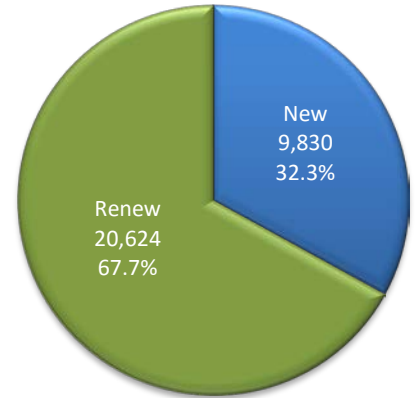

2015 PDGA Memberships Growth

In 2015, PDGA memberships grew by 24.6% to 30,454 active members and lifetime membership #80166 was issued. This represents the largest annual increase in PDGA members in the 40-year history of the organization.

Members by Gender

Members by Classification

Members by Registration

PDGA ACTIVE MEMBERS

2015 PDGA Sanctioned Events Growth

In 2015, the number of sanctioned events on the PDGA Tour grew by 21.5% to 2,581 events. The number of PDGA sanctioned events and leagues has more than doubled in the past five years.